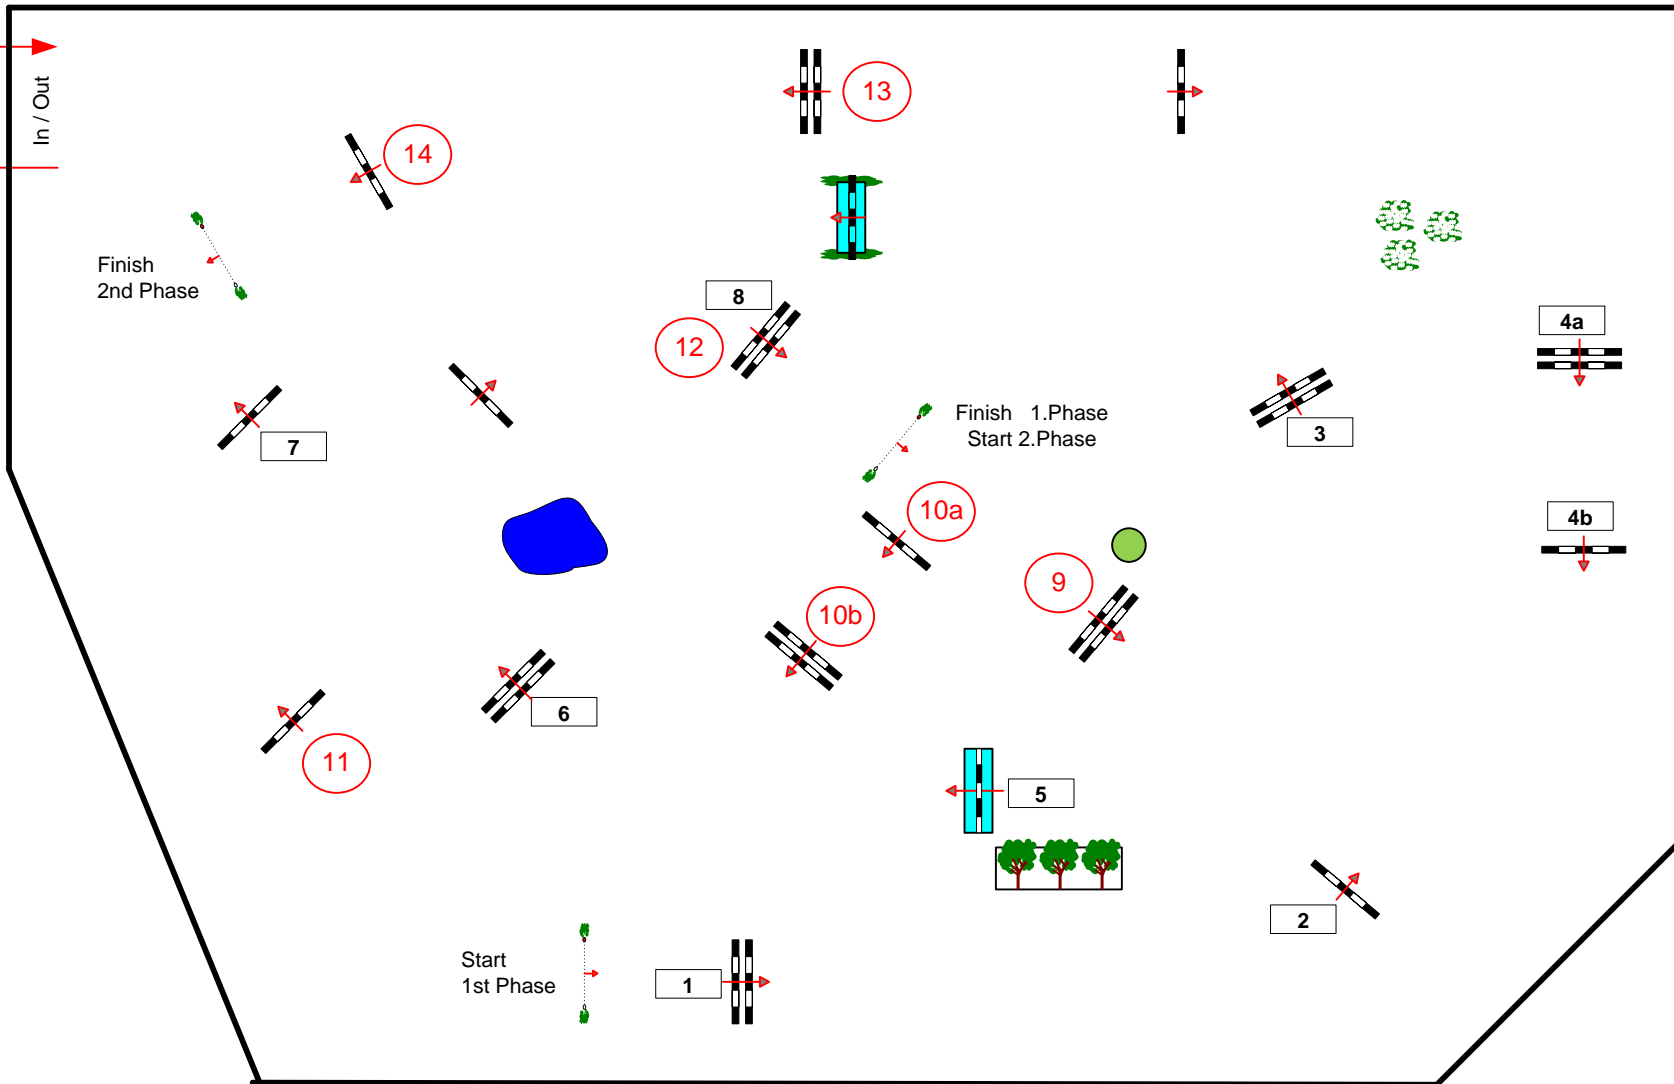

# CSI 2\* Hoofddorp 2009

Class No.: 5

International Competition

Competition in two Phases

vrijdag 26 juni 2009

Start: 12:00

Table: A/A

National RG:

FEI RG / Art. 274.5.3

Height: 1,35 m

Speed: 350 m/min

Length: 320 m

Time allowed: 55 sec

Time limit: 110 sec

Obstacles: 8

Efforts: 9

Penalty sec

Closed combination:

2nd Phase:

9-14

Length: 290 m

Time allowed: 50 sec

Time limit: 100 sec